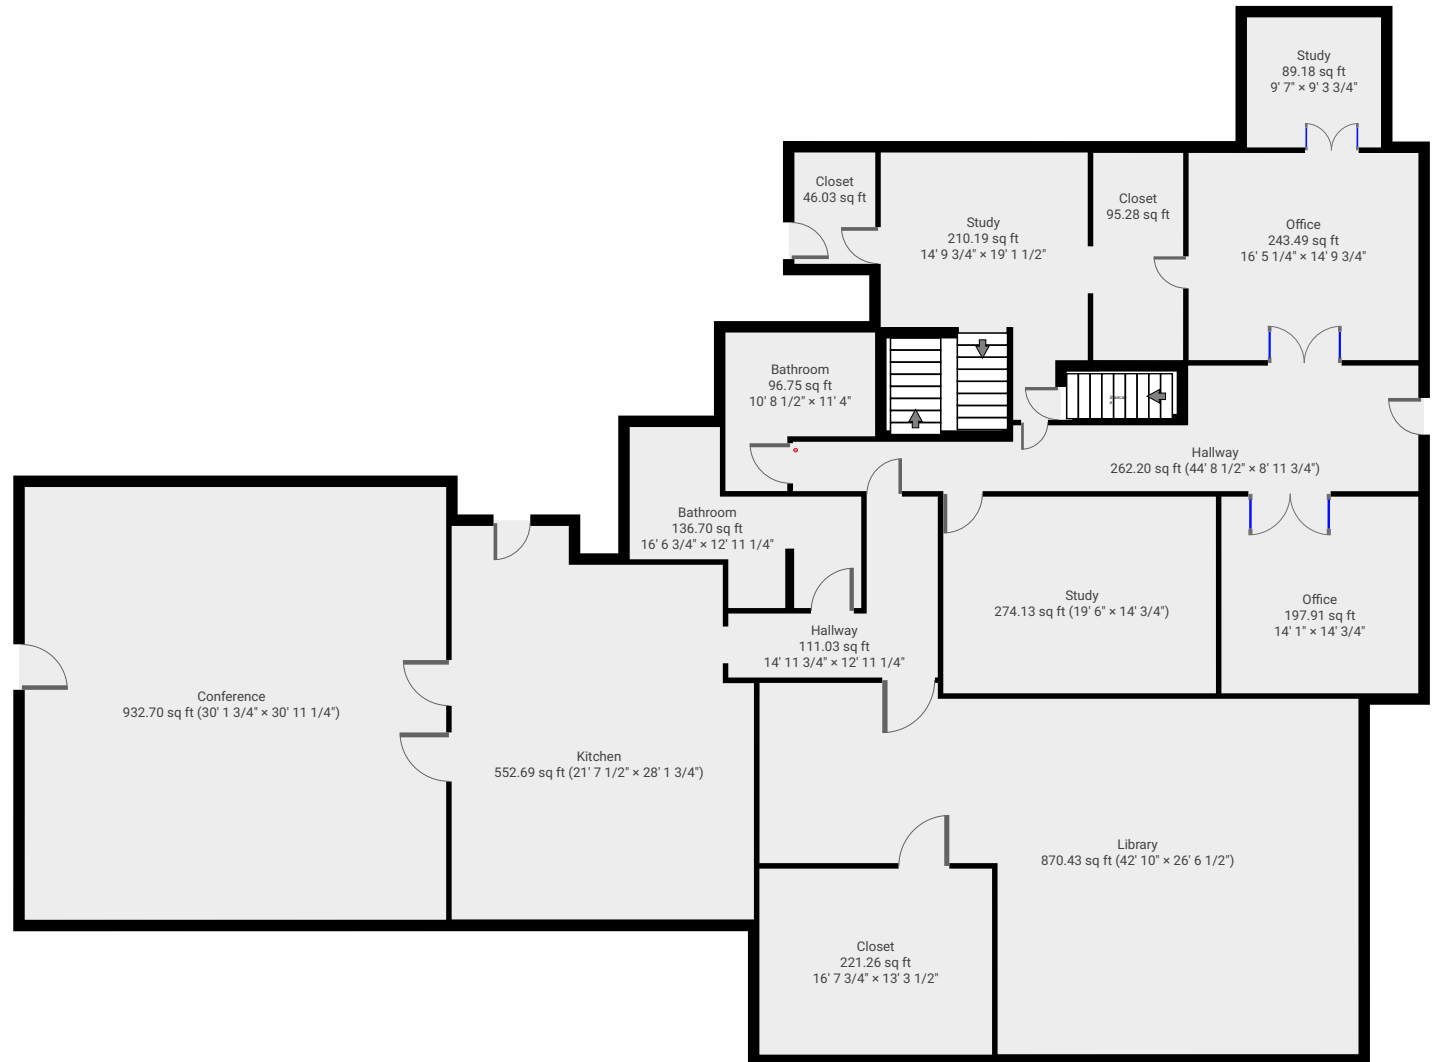

NAME
Project 2

LOCATION
1111 N Main Street
22802 Harrisonburg
VA

DETAILS
Total area: 6544.47 sq ft
Living area: 6544.47 sq ft
Floors: 2
Rooms: 12

THIS FLOORPLAN IS PROVIDED WITHOUT WARRANTY OF ANY KIND. LEE & ASSOCIATES DISCLAIMS ANY WARRANTY INCLUDING, WITHOUT LIMITATION, SATISFACTORY QUALITY OR ACCURACY OF DIMENSIONS. THIS FLOOR PLAN IS FOR EXAMPLE LAYOUT ONLY AND SHOULD NOT BE USED FOR EXACT MEASUREMENTS.